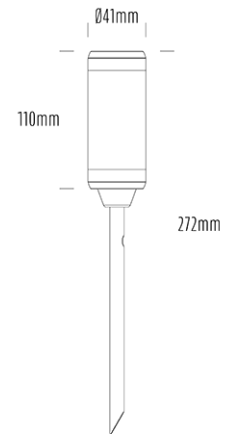

Spike Uplight

SPECIFICATIONS

Product Code	AQL-105
Family	Lumena
Construction Material	CNC Machined & Anodised Aluminium 6061
Cable	900mm Aqualux 2-Core Silicone / PTFE Cable
IP Rating	IP67
Warranty	5 Year Aqualux Warranty

CONFIGURED OPTIONS

Variant Code	AQL-105-A2D007GN40Q
Body Colour	Dulux Black Ace 9069116F
Control Gear	24VAC Triac Dimmable
Rated Power	7W
Nominal Lumens	420 lm
CCT / Colour	Green 530nm
Optical	40
CRI	00
Other	AqualuxPLUS QuickConnect
Dimming	Yes, TRIAC Primary Side