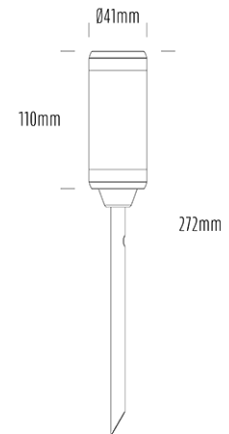

Spike Uplight

SPECIFICATIONS

Product Code	AQL-105
Family	Lumena
Construction Material	CNC Machined & Anodised Aluminium 6061
Cable	900mm Aqualux 2-Core Silicone / PTFE Cable
IP Rating	IP67
Warranty	5 Year Aqualux Warranty

CONFIGURED OPTIONS

Variant Code	AQL-105-A2D007BU25Q
Body Colour	Dulux Black Ace 9069116F
Control Gear	24VAC Triac Dimmable
Rated Power	7W
Nominal Lumens	160 lm
CCT / Colour	Blue 470nm
Optical	25
CRI	00
Other	AqualuxPLUS QuickConnect
Dimming	Yes, TRIAC Primary Side