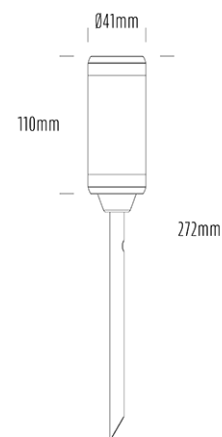

Spike Uplight

SPECIFICATIONS

Product Code	AQL-105
Family	Lumena
Construction Material	CNC Machined & Anodised Aluminium 6061
Cable	900mm Aqualux 2-Core Silicone / PTFE Cable
IP Rating	IP67
Warranty	5 Year Aqualux Warranty

CONFIGURED OPTIONS

Variant Code	AQL-105-A2D007AM25Q
Body Colour	Dulux Black Ace 9069116F
Control Gear	24VAC Triac Dimmable
Rated Power	7W
Nominal Lumens	320 lm
CCT / Colour	Amber 585nm
Optical	25
CRI	00
Other	AqualuxPLUS QuickConnect
Dimming	Yes, TRIAC Primary Side