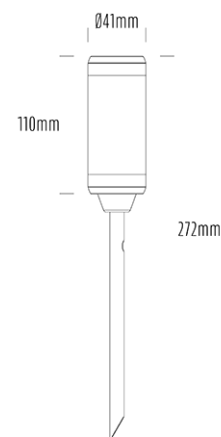

Spike Uplight

SPECIFICATIONS

Product Code	AQL-105
Family	Lumena
Construction Material	CNC Machined & Anodised Aluminium 6061
Cable	900mm Aqualux 2-Core Silicone / PTFE Cable
IP Rating	IP67
Warranty	5 Year Aqualux Warranty

CONFIGURED OPTIONS

Variant Code	AQL-105-A2D0075740Q
Body Colour	Dulux Black Ace 9069116F
Control Gear	24VAC Triac Dimmable
Rated Power	7W
Nominal Lumens	600 lm
CCT / Colour	5700K / 550mA
Optical	40
CRI	80
Other	AqualuxPLUS QuickConnect
Dimming	Yes, TRIAC Primary Side