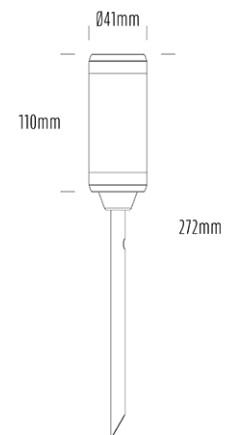

Spike Uplight

SPECIFICATIONS

Product Code	AQL-105
Family	Lumena
Construction Material	CNC Machined & Anodised Aluminium 6061
Cable	900mm Aqualux 2-Core Silicone / PTFE Cable
IP Rating	IP67
Warranty	5 Year Aqualux Warranty

CONFIGURED OPTIONS

Variant Code	AQL-105-A2D0073040Q
Body Colour	Dulux Black Ace 9069116F
Control Gear	24VAC Triac Dimmable
Rated Power	7W
Nominal Lumens	550 lm
CCT / Colour	3000K / 550mA
Optical	40
CRI	90
Other	AqualuxPLUS QuickConnect
Dimming	Yes, TRIAC Primary Side