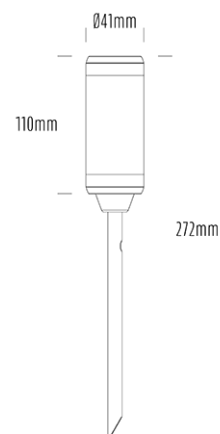

Spike Uplight

SPECIFICATIONS

Product Code	AQL-105
Family	Lumena
Construction Material	CNC Machined & Anodised Aluminium 6061
Cable	900mm Aqualux 2-Core Silicone / PTFE Cable
IP Rating	IP67
Warranty	5 Year Aqualux Warranty

CONFIGURED OPTIONS

Variant Code	AQL-105-A2D0073025Q
Body Colour	Dulux Black Ace 9069116F
Control Gear	24VAC Triac Dimmable
Rated Power	7W
Nominal Lumens	550 lm
CCT / Colour	3000K / 550mA
Optical	25
CRI	90
Other	AqualuxPLUS QuickConnect
Dimming	Yes, TRIAC Primary Side