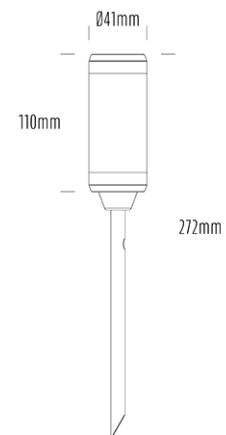

Spike Uplight

SPECIFICATIONS

Product Code	AQL-105
Family	Lumena
Construction Material	CNC Machined & Anodised Aluminium 6061
Cable	900mm Aqualux 2-Core Silicone / PTFE Cable
IP Rating	IP67
Warranty	5 Year Aqualux Warranty

CONFIGURED OPTIONS

Variant Code	AQL-105-A2D0073010Q
Body Colour	Dulux Black Ace 9069116F
Control Gear	24VAC Triac Dimmable
Rated Power	7W
Nominal Lumens	550 lm
CCT / Colour	3000K / 550mA
Optical	10
CRI	90
Other	AqualuxPLUS QuickConnect
Dimming	Yes, TRIAC Primary Side