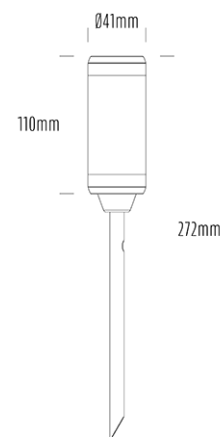

Spike Uplight

SPECIFICATIONS

Product Code	AQL-105
Family	Lumena
Construction Material	CNC Machined & Anodised Aluminium 6061
Cable	900mm Aqualux 2-Core Silicone / PTFE Cable
IP Rating	IP67
Warranty	5 Year Aqualux Warranty

CONFIGURED OPTIONS

Variant Code	AQL-105-A2D0072710Q
Body Colour	Dulux Black Ace 9069116F
Control Gear	24VAC Triac Dimmable
Rated Power	7W
Nominal Lumens	550 lm
CCT / Colour	2700K / 550mA
Optical	10
CRI	90
Other	AqualuxPLUS QuickConnect
Dimming	Yes, TRIAC Primary Side