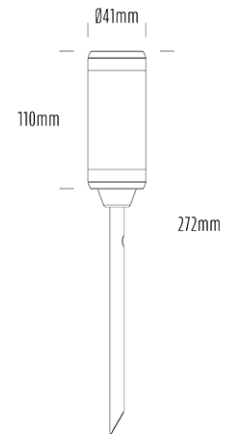

Spike Uplight

SPECIFICATIONS

| | |
|-----------------------|--|
| Product Code | AQL-105 |
| Family | Lumena |
| Construction Material | CNC Machined & Anodised Aluminium 6061 |
| Cable | 900mm Aqualux 2-Core Silicone / PTFE Cable |
| IP Rating | IP67 |
| Warranty | 5 Year Aqualux Warranty |

CONFIGURED OPTIONS

| | |
|----------------|--------------------------|
| Variant Code | AQL-105-A2D0045740Q |
| Body Colour | Dulux Black Ace 9069116F |
| Control Gear | 24VAC Triac Dimmable |
| Rated Power | 4W |
| Nominal Lumens | 320 lm |
| CCT / Colour | 5700K / 300mA |
| Optical | 40 |
| CRI | 80 |
| Other | AqualuxPLUS QuickConnect |
| Dimming | Yes, TRIAC Primary Side |