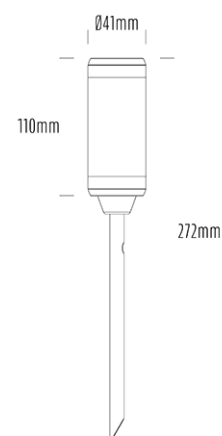

## SPECIFICATIONS

Product Code	AQL-105
Family	Lumena
Construction Material	CNC Machined & Anodised Aluminium 6061
Cable	900mm Aqualux 2-Core Silicone / PTFE Cable
IP Rating	IP67
Warranty	5 Year Aqualux Warranty

## CONFIGURED OPTIONS

Variant Code	AQL-105-A2D0045725Q
Body Colour	Dulux Black Ace 9069116F
Control Gear	24VAC Triac Dimmable
Rated Power	4W
Nominal Lumens	320 lm
CCT / Colour	5700K / 300mA
Optical	25
CRI	80
Other	AqualuxPLUS QuickConnect
Dimming	Yes, TRIAC Primary Side