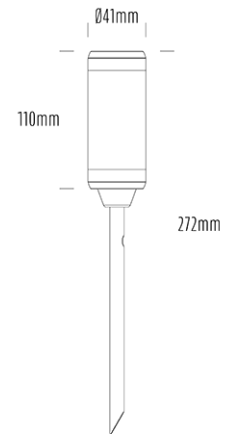

Spike Uplight

SPECIFICATIONS

Product Code	AQL-105
Family	Lumena
Construction Material	CNC Machined & Anodised Aluminium 6061
Cable	900mm Aqualux 2-Core Silicone / PTFE Cable
IP Rating	IP67
Warranty	5 Year Aqualux Warranty

CONFIGURED OPTIONS

Variant Code	AQL-105-A2D0045710Q
Body Colour	Dulux Black Ace 9069116F
Control Gear	24VAC Triac Dimmable
Rated Power	4W
Nominal Lumens	320 lm
CCT / Colour	5700K / 300mA
Optical	10
CRI	80
Other	AqualuxPLUS QuickConnect
Dimming	Yes, TRIAC Primary Side