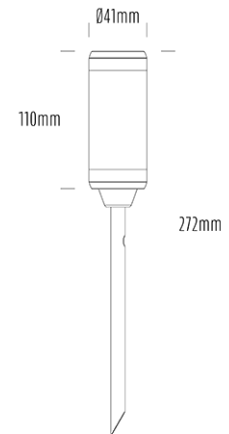

Spike Uplight

SPECIFICATIONS

Product Code	AQL-105
Family	Lumena
Construction Material	CNC Machined & Anodised Aluminium 6061
Cable	900mm Aqualux 2-Core Silicone / PTFE Cable
IP Rating	IP67
Warranty	5 Year Aqualux Warranty

CONFIGURED OPTIONS

Variant Code	AQL-105-A2D0043040Q
Body Colour	Dulux Black Ace 9069116F
Control Gear	24VAC Triac Dimmable
Rated Power	4W
Nominal Lumens	300 lm
CCT / Colour	3000K / 300mA
Optical	40
CRI	90
Other	AqualuxPLUS QuickConnect
Dimming	Yes, TRIAC Primary Side