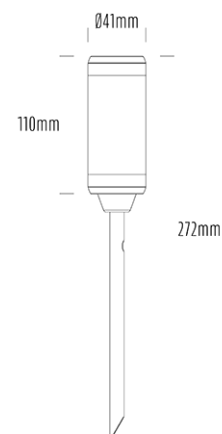

Spike Uplight

SPECIFICATIONS

Product Code	AQL-105
Family	Lumena
Construction Material	CNC Machined & Anodised Aluminium 6061
Cable	900mm Aqualux 2-Core Silicone / PTFE Cable
IP Rating	IP67
Warranty	5 Year Aqualux Warranty

CONFIGURED OPTIONS

Variant Code	AQL-105-A2D0042740Q
Body Colour	Dulux Black Ace 9069116F
Control Gear	24VAC Triac Dimmable
Rated Power	4W
Nominal Lumens	300 lm
CCT / Colour	2700K / 300mA
Optical	40
CRI	90
Other	AqualuxPLUS QuickConnect
Dimming	Yes, TRIAC Primary Side