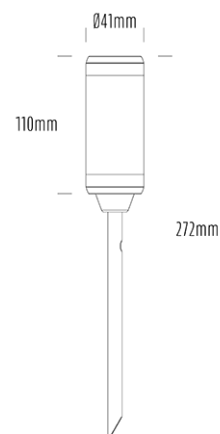

Spike Uplight

SPECIFICATIONS

Product Code	AQL-105
Family	Lumena
Construction Material	CNC Machined & Anodised Aluminium 6061
Cable	900mm Aqualux 2-Core Silicone / PTFE Cable
IP Rating	IP67
Warranty	5 Year Aqualux Warranty

CONFIGURED OPTIONS

Variant Code	AQL-105-A2D0042725Q
Body Colour	Dulux Black Ace 9069116F
Control Gear	24VAC Triac Dimmable
Rated Power	4W
Nominal Lumens	300 lm
CCT / Colour	2700K / 300mA
Optical	25
CRI	90
Other	AqualuxPLUS QuickConnect
Dimming	Yes, TRIAC Primary Side