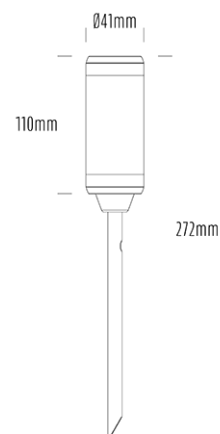

Spike Uplight

SPECIFICATIONS

Product Code	AQL-105
Family	Lumena
Construction Material	CNC Machined & Anodised Aluminium 6061
Cable	900mm Aqualux 2-Core Silicone / PTFE Cable
IP Rating	IP67
Warranty	5 Year Aqualux Warranty

CONFIGURED OPTIONS

Variant Code	AQL-105-A2D0042710Q
Body Colour	Dulux Black Ace 9069116F
Control Gear	24VAC Triac Dimmable
Rated Power	4W
Nominal Lumens	300 lm
CCT / Colour	2700K / 300mA
Optical	10
CRI	90
Other	AqualuxPLUS QuickConnect
Dimming	Yes, TRIAC Primary Side