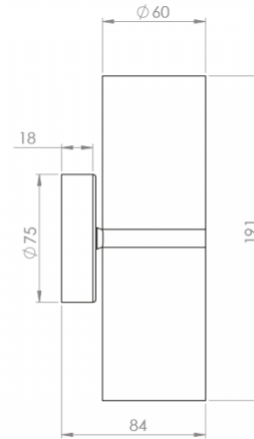

AQA-101-SS Up/Down Wall Light

CONFIGURED OPTIONS

ORDER CODE	AQA-101-SS-SS-316-X12WN
FINISH OPTION	Stainless Steel 316
OPTICAL OPTION	Narrow (10)
LED OPTION	X12 LED (550lmn)
LED COLOR	Warm White (3000K)

SPECIFICATIONS

PRODUCT CODE	AQA-101-SS
FAMILY	Artisan
OPTIC OPTIONS	Narrow (10), Medium (25), Wide (40)
FINISH OPTIONS	Stainless Steel 316
LAMP OPTIONS	X12 LED (550lmn), 4W LED MR16 , 6W LED MR16
LED COLORS	Warm White (3000K), Cool White (5700K)
CONSTRUCTION	Stainless Steel 316
CABLE	300mm Aqualux 2-Core Silicone / PTFE Cable
ELECTRICAL	12V ~ 24V AC / 15V ~ 24V DC MultiSource Driver, MR16 SELV (12 or 24V)
WARRANTY	10 Year Warranty
IP RATING	IP65
NOTES	