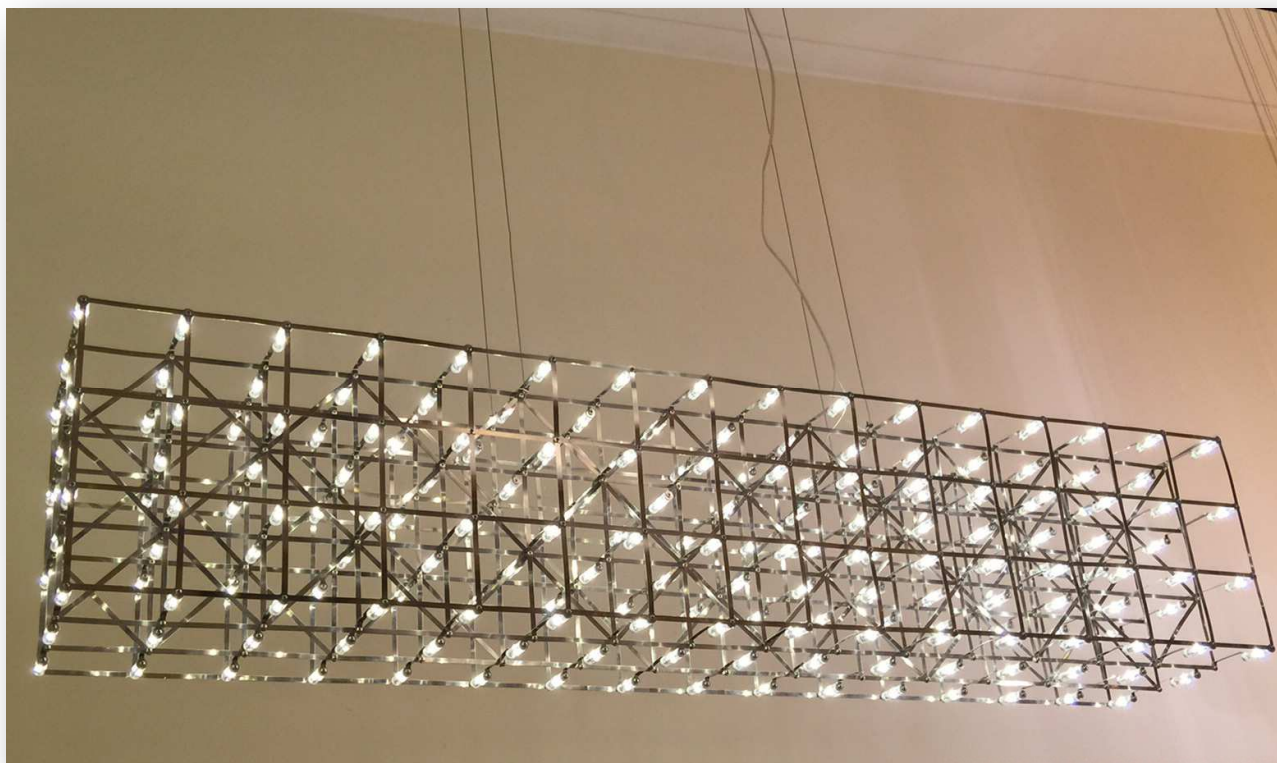

LINEAR WEB LED PENDANT

Wall panel dimmer (optional)

A perfect linear entanglement of mathematical ingredients punctuated by tiny LED lights. Looking at the lamp feels like staring into the soft warm glow of a starry night. Can also be dimmable using our latest LED key touch wall panel dimmer (optional).

Finish: Stainless Steel

Cable length: adjustable to 4 meters

Lamp: Built in 156 X 0.3W LED (small)

Built in 192 X 0.3W LED (large)

Dimension : L970 x W263 x H250mm (small)

L1510 x W315 x H307mm (large)

Model No.