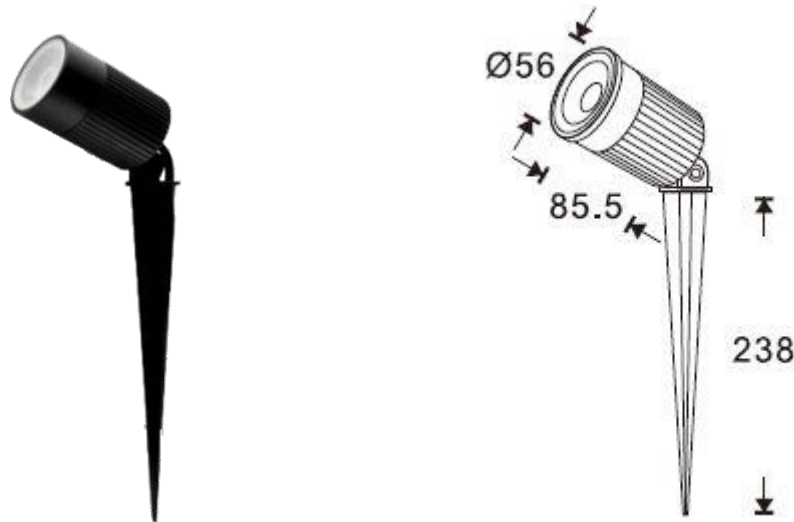

LIGHTING THAT OUTPERFORMS

Since 1998

7W & 12W CAVO LED INGROUND SPIKE LIGHT

Features:

- Suitable to run on 12/24V DC constant voltage drivers or AC iron core transformers
- Comes with 1m of black rubberized 2x0.75mm² low voltage flex
- Epistar COB LED CRI > 80
- Special high durability matt black powder coated finish. Suitable for use in coastal area
- 3 years replacement warranty with 5 years warranty on rust and corrosion

Item Code	UBT9013-12BLK-WH	UBT9013-12BLK-WW	UBT9013-7BLK-WH	UBT9013-7BLK-WW
Power	12W	12W	7W	7W
Input Voltage	12V/24V AC/DC	12V/24V AC/DC	12V/24V AC/DC	12V/24V AC/DC
IP Rating	67	67	67	67
Colour Temperature	4000K	3000K	4000K	3000K
Lumen Flux	750lm	700lm	550lm	500lm
Beam Angle	60	60	60	60
Dimmable	No	No	NO	NO
Dimension	Ø56.5xL85.5 Spike:240	Ø56.5xL85.5 Spike:240	Ø56.5xL85.5 Spike:240	Ø56.5xL85.5 Spike:240