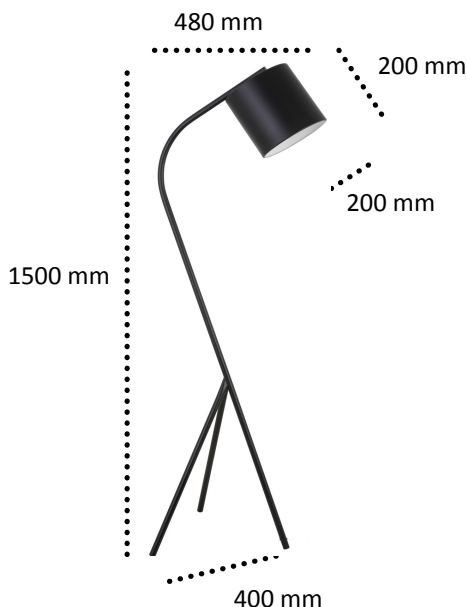

## LILIA FLOOR LAMP

The design of Lilia floor light is steeped in Bauhaus influence, both in form and functionality. It has a cylindrical head which allows focused lighting with reduced glare.

### Specification :

Model No :	UFL-LILIA-BLK
Lamp Base :	1 x E27 (Max 60W)
Colour :	Matt Black
Shade Colour :	Matt Black with White Insert
Foot Switch :	Yes