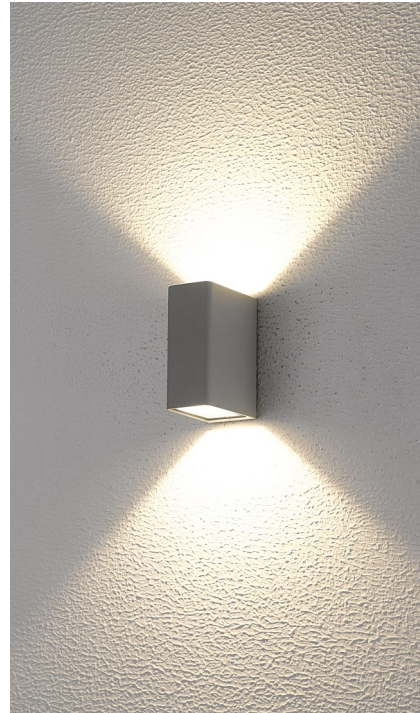

## CUBA Up & Down Exterior Wall light

ITEM CODE: UOWCUBA-BLK-WW

Discreet, yet surprisingly powerful, this CUBA comes with a COB lens providing sharp and defined beam of light which is suitable for modern and contemporary homes alike. This would be great to use in a stairwell, hallway, feature light for a lounge and in alfresco dining. This fitting is non-dimmable

### SPECIFICATION

- **Material:** Aluminium
- **Wattage:** 2x6W CREE LED
- **IP Rated:** IP54
- **Colour Temperature:** 3000K
- **Beam Angle:** 78°
- **Dimmable:** No
- **Dimension:** W117mm x W86mm x P52mm
- **CRI:** >80 Ra
- **Finish:** Matt black
- **Lumens:** 816lm
- **Warranty:** 2 Years