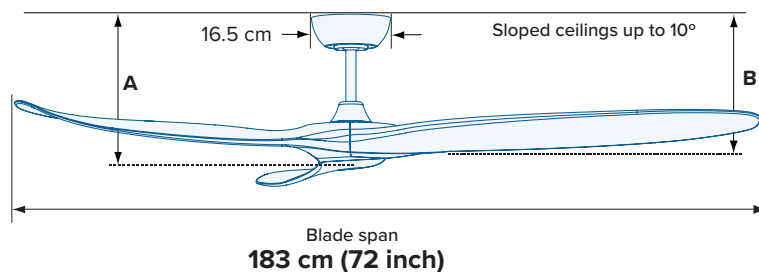

A: 28 cm

CEILING TO BOTTOM OF MOTOR

B: 28 cm

CEILING TO BOTTOM OF BLADES

Local Australian Support

Australian Owned & Operated, our friendly team provides a comprehensive 3 Year Onsite Warranty.

360fans.com.au/warranty/