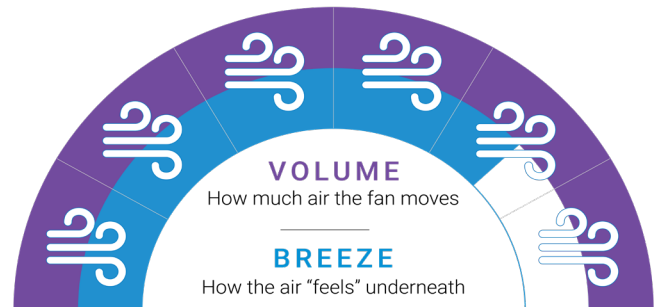

Timbr 72"

Stunning Timber Blades. High-Volume Airflow. Energy Efficient. Whisper Quiet. Remote Control Included. LED Light Available.

Motor

Inches

RPMs

Watts

Remote Control

LED Light

- ✓ **Make an elegant statement** in any space thanks to the Timbr's stunningly crafted Paulownia timber blades that offer an impressive blade span of 183 cm – carefully designed and engineered to impress.
- ✓ **Hand-finished timber blades** accentuate the unique natural character of the timber grain and are carved from Paulownia – a light-weight, moisture-resistant and highly renewable plantation timber.
- ✓ **Moves large volumes of air** thanks to the large blade span and aerodynamic blade design, ensuring sweeping airflow ideal for large enclosed spaces.
- ✓ **Highly efficient airflow** made possible by the energy-efficient motor, using only 36W on high and as little as 6W on low so you stay cool for less.
- ✓ **Enjoy whisper-quiet cooling**, thanks to the combination of a silent DC motor and premium timber blades, so you stay cool with less wind noise and fan noise.
- ✓ **Perfect for both Indoor & Outdoors** so you can maintain your decor style from your living room through to your alfresco outdoor area.