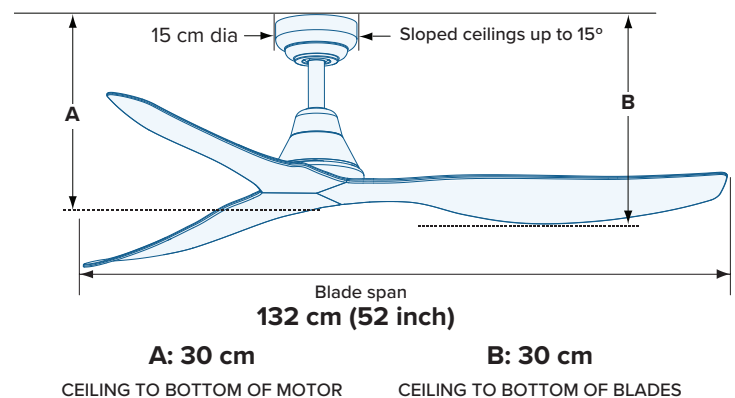

Local Australian Support

Australian Owned & Operated, our friendly team provides a comprehensive 3 Year Onsite Warranty.

360fans.com.au/warranty/