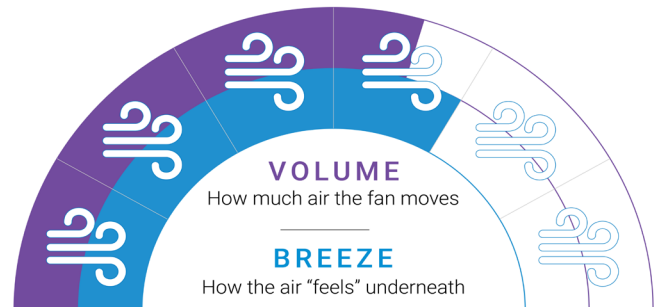

# Simplicity 52

Modern and Minimalist Ethos.  
Energy Efficient. Whisper Quiet.  
Remote Control Included. LED  
Light Available.

Motor

Inches

RPMs

Watts

Remote Control

LED Light

- Stunningly designed** ceiling fan with a focus on modern and minimalist ethos, the Simplicity is available in two finishes and two sizes, includes a 6-speed remote control and also offers an 18W LED Light version option.
- Sweeping and slimline blades** accentuate the small and minimalist motor housing to ensure the Simplicity will blend harmoniously into its surroundings for a discreet and subtle addition.
- Long-lasting & weather-resistant polymer blades** are durable, easy to clean as well as being safer and quieter than metal blades.
- Highly efficient cooling** made possible by the energy-efficient DC motor, using only 31W on high and as little as 4W on low so you stay cool for less.
- Enjoy whisper-quiet cooling**, thanks to the combination of a silent DC motor and premium polymer blades, available in 45" and 52" sizes for small to medium spaces.
- Perfect for both Indoor & Outdoors** so you can maintain your decor style from your living room through to your alfresco outdoor area.