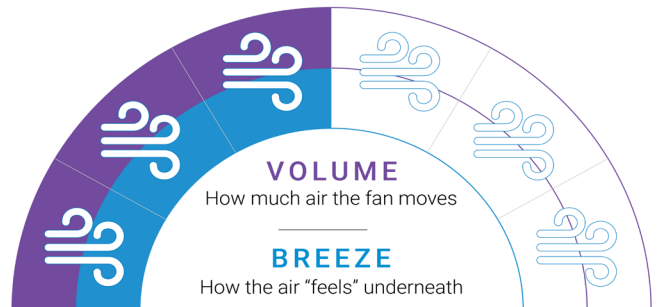

Simplicity 45

Modern and Minimalist Ethos.
Energy Efficient. Whisper Quiet.
Remote Control Included. LED
Light Available.

Motor

Inches

RPMs

Watts

Remote Control

LED Light

- 
Stunningly designed ceiling fan with a focus on modern and minimalist ethos, the Simplicity is available in two finishes and two sizes, includes a 6-speed remote control and also offers an 18W LED Light version option.
- 
Sweeping and slimline blades accentuate the small and minimalist motor housing to ensure the Simplicity will blend harmoniously into its surroundings for a discreet and subtle addition.
- 
Long-lasting & weather-resistant polymer blades are durable, easy to clean as well as being safer and quieter than metal blades.
- 
Highly efficient cooling made possible by the energy-efficient DC motor, using only 15W on high and as little as 5W on low so you stay cool for less.
- 
Enjoy whisper-quiet cooling, thanks to the combination of a silent DC motor and premium polymer blades, available in 45" and 52" sizes for small to medium spaces.
- 
Perfect for both Indoor & Outdoors so you can maintain your decor style from your living room through to your alfresco outdoor area.