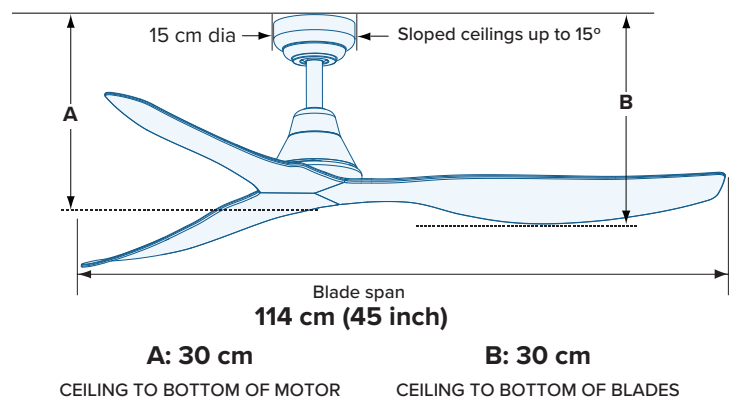

Local Australian Support

Australian Owned & Operated, our friendly team provides a comprehensive 3 Year Onsite Warranty.

360fans.com.au/warranty/