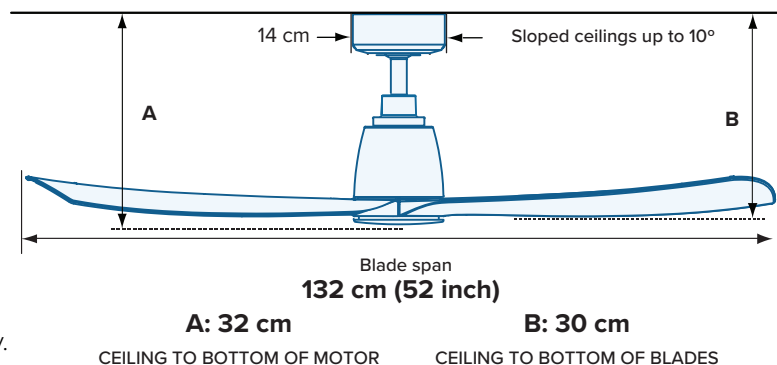

Local Australian Support

Australian Owned & Operated, our friendly team provides a comprehensive 3 Year Onsite Warranty.

360fans.com.au/warranty/