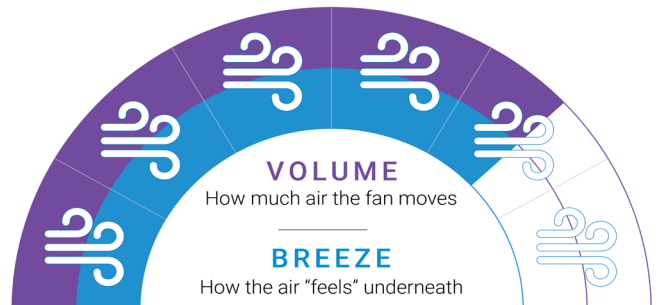

Kute 52"

Chic & Modern Design. Energy Efficient. Whisper Quiet. Remote Control Included.

Motor

Inches

RPMs

Watts

Remote Control

LED Light

Add subtle elegance to any space thanks to the Kute DC ceiling fan's small motor housing and elegant blade shape. Available in 5 different finishes, it includes a remote control and has an optional LED light kit available.

Kute by name and cute by design, the Kute ceiling fan has been carefully crafted with a tiny motor housing—only 14cm at its widest point and tapering down to 11cm—for a stunningly subtle and discreet design.

Long-lasting & weather-resistant polymer blades are durable, easy to clean as well as being safer and quieter than metal blades.

High performance DC motor takes energy efficiency to the extreme, using only 30W on high and as little as 4W on low so you stay cool for less.

Enjoy whisper-quiet cooling, thanks to the combination of a silent DC motor and premium polymer blades, available in 44" and 52" sizes for small to medium spaces.

Perfect for both Indoor & Outdoors¹ so you can maintain your decor style from your bedroom to your living room through to your alfresco dining area.

¹ Satin Brass finish is recommended for indoor use only

FAN PERFORMANCE

Fan Speed (H:6/M:4/L:1) (Revolutions Per Minute)	170 / 120 / 50 RPM
Energy usage (H:6/M:4/L:1) (Watts)	30 W / 11 W / 4 W
Airflow volume (H:6/M:4/L:1) (Cubic metres per hour)	11,385 / 6,986 / 1,557 CMH
Efficiency (H:6/M:4/L:1) (CMH / W)	380 / 635 / 389 CMH / W