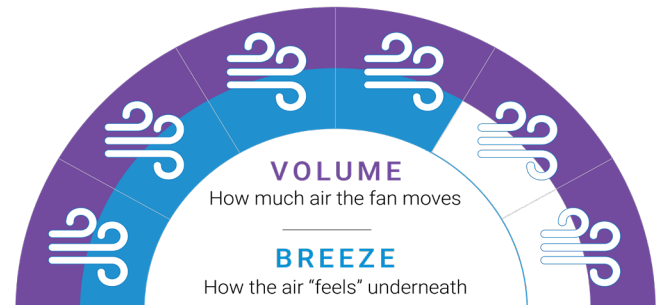

Motor

Inches

RPMs

Watts

Remote Control

LED Light

- 

Make an elegant statement in any space thanks to the Kensington's stunningly crafted polymer blades that offer an impressive blade span of 183 cm – carefully designed and engineered to impress.
- 

18W Dimmable LED Light included supports switching between Warm (3000K), Cool (4000K) and Daylight (5000K) colour temperatures along with light on/off and light dimming controls.
- 

Moves large volumes of air thanks to the large blade span and aerodynamic blade design, ensuring sweeping airflow ideal for large enclosed spaces.
- 

Highly efficient airflow made possible by the energy-efficient motor, using only 30W on high and as little as 5W on low so you stay cool for less.
- 

Enjoy whisper-quiet cooling, thanks to the combination of a silent DC motor and premium polymer blades, so you stay cool with less wind and fan noise.
- 

Perfect for both Indoor & Outdoors so you can maintain your decor style from your living room through to your alfresco outdoor area.

FAN PERFORMANCE

Fan Speed (H:6/M:4/L:1) (Revolutions Per Minute)	105 / 84 / 50 RPM
Energy usage (H:6/M:4/L:1) (Watts)	30 W / 16 W / 5 W
Airflow volume (H:6/M:4/L:1) (Cubic metres per hour)	15,707 / 12,687 / 7,338 CMH
Efficiency (H:6/M:4/L:1) (CMH / W)	524 / 793 / 1,468 CMH / W