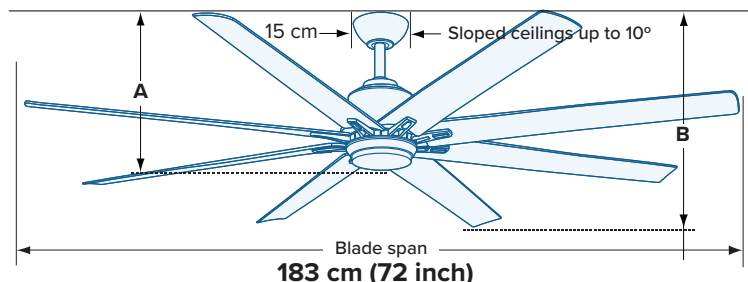

Perfect for both Indoor & Outdoors so you can maintain your decor style from your living room through to your alfresco outdoor area.

FAN PERFORMANCE

Fan Speed (H:6/M:4/L:1) (Revolutions Per Minute)	105 / 84 / 50 RPM
Energy usage (H:6/M:4/L:1) (Watts)	30 W / 16 W / 5 W
Airflow volume (H:6/M:4/L:1) (Cubic metres per hour)	15,707 / 12,687 / 7,338 CMH
Efficiency (H:6/M:4/L:1) (CMH / W)	524 / 793 / 1,468 CMH / W