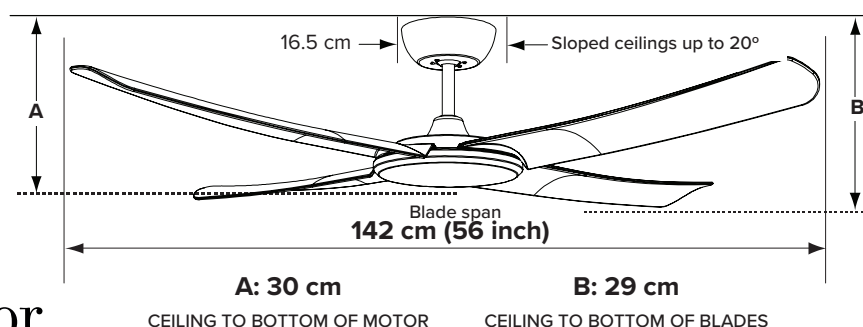

FlatJET

High airflow, efficient DC motor and ultra modern design

56 INCH
142 CM

160 RPMs
ON HIGH

MODERN AND SLEEK DESIGN

The super thin profile motor design contrasts impressively with the aerodynamic polymer blades to make a stylish statement in any contemporary decor.

HIGH PERFORMANCE COOLING

Carefully engineered with a high performance motor and aerodynamic polymer blades, the FlatJET provides exceptional airflow.

MOULDED POLYMER BLADES

Crafted from polymer (a high-grade plastic), the FlatJET's blades are durable, easy to clean as well as being safer and quieter than metal blades.

DC MOTOR TECHNOLOGY

The high performance DC motor takes energy efficiency to the extreme, using only 42W on high and as little as 4W on low so you stay cool for less.

INDOOR & OUTDOOR COOLING

The FlatJET DC ceiling fan is a great choice for both indoor and outdoor cooling. Maintain your decor style from your living room through to your alfresco dining area.

Fan Speed (H:6/M:3/L:1) (Revolutions Per Minute)	160 / 100 / 50 RPM
Energy usage (H:6/M:3/L:1) (Watts)	42 W / 13 W / 4 W
Airflow volume (H:6/M:3/L:1) (Cubic metres per hour)	14,940 / 9,337 / 4,668 CMH
Efficiency (H:6/M:3/L:1) (CMH / W)	356 / 718 / 1,167 CMH / W

The Fan Performance Indicator is a guide to show customer's how much air the fan moves as well as how the airflow "feels" when you stand underneath. This is a guide only. Refer to our website for more information.