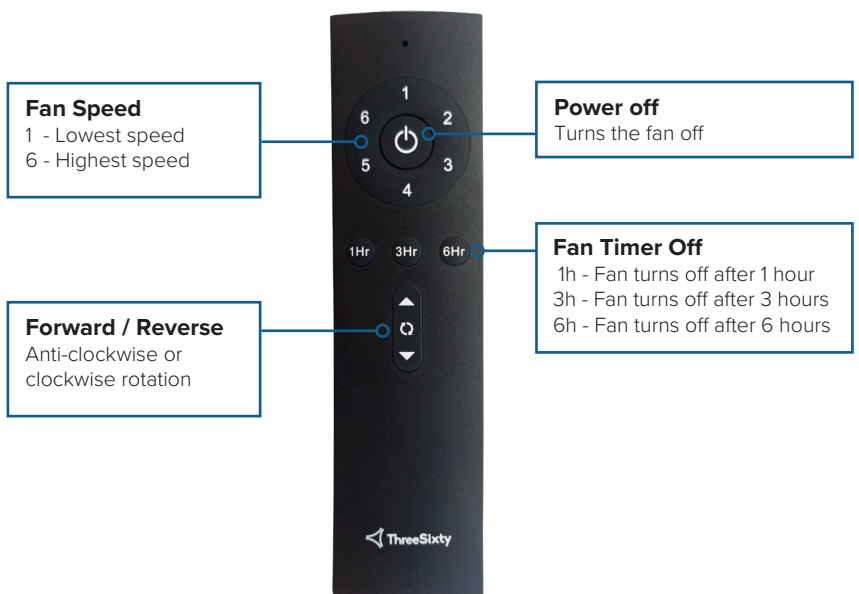

Downrods

	90 cm (36")	180 cm (72")
Black	DRT-36BL	DRT-72BL
Matte White	DRT-36MW	DRT-72MW