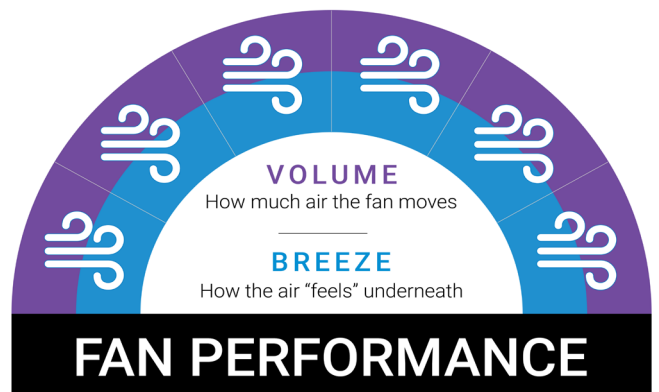

## DC MOTOR TECHNOLOGY

The high performance DC motor takes energy efficiency to the extreme, using only 42W on high and as little as 4W on low so you stay cool for less.

## INDOOR & OUTDOOR COOLING

The FlatJET DC ceiling fan is a great choice for both indoor and outdoor cooling. Maintain your decor style from your living room through to your alfresco dining area.

Fan Speed (H:6/M:3/L:1) (Revolutions Per Minute)	160 / 100 / 50 RPM
Energy usage (H:6/M:3/L:1) (Watts)	42 W / 13 W / 4 W
Airflow volume (H:6/M:3/L:1) (Cubic metres per hour)	14,940 / 9,337 / 4,668 CMH
Efficiency (H:6/M:3/L:1) (CMH / W)	356 / 718 / 1,167 CMH / W