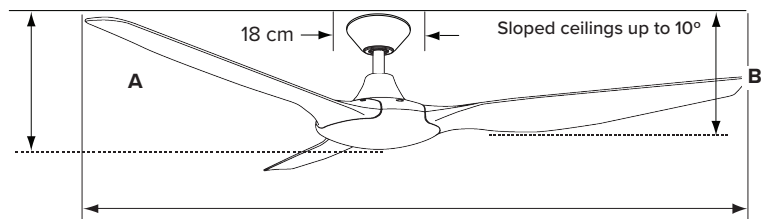

FAN PERFORMANCE

Fan Speed (H:6/M:4/L:1) (Revolutions Per Minute)	225 / 170 / 90 RPM
Energy usage (H:6/M:4/L:1) (Watts)	40 W / 18 W / 6 W
Airflow volume (H:6/M:4/L:1) (Cubic metres per hour)	13,934 / 10,527 / 5,573 CMH
Efficiency (H:6/M:4/L:1) (CMH / W)	348 / 585 / 929 CMH / W