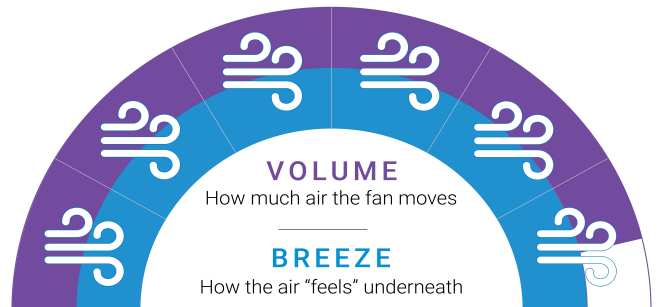

FAN PERFORMANCE

Fan Speed (H:6/M:4/L:1) (Revolutions Per Minute)	225 / 170 / 90 RPM
Energy usage (H:6/M:4/L:1) (Watts)	40 W / 18 W / 6 W
Airflow volume (H:6/M:4/L:1) (Cubic metres per hour)	13,934 / 10,527 / 5,573 CMH
Efficiency (H:6/M:4/L:1) (CMH / W)	348 / 585 / 929 CMH / W