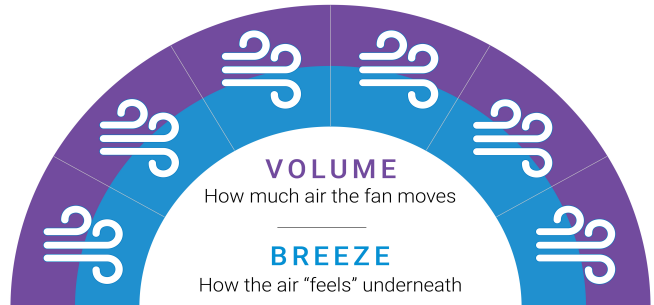

Version 2

Arumi 52"

Sleek, stylish good looks backed by high velocity airflow to help you stay cool – now available in all-new designer finishes. LED Light options available.

Motor

Inches

RPMs

Watts

Wall Control

¹ Pewter finish is recommended for indoor use only

FAN PERFORMANCE

Fan Speed (H/M/L) (Revolutions Per Minute)	197 / 127 / 75 RPM
Energy usage (H/M/L) (Watts)	77 W / 35 W / 14 W
Airflow volume (H/M/L) (Cubic metres per hour)	15,300 / 9,860 / 5,820 CMH
Efficiency (H/M/L) (CMH / W)	198 / 281 / 415 CMH / W