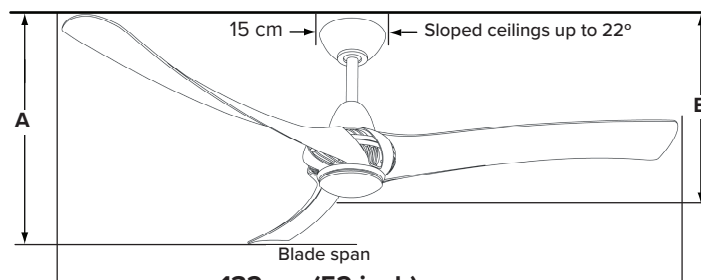

¹ Pewter finish is recommended for indoor use only

FAN PERFORMANCE

Fan Speed (H/M/L) (Revolutions Per Minute)	197 / 127 / 75 RPM
Energy usage (H/M/L) (Watts)	77 W / 35 W / 14 W
Airflow volume (H/M/L) (Cubic metres per hour)	15,300 / 9,860 / 5,820 CMH
Efficiency (H/M/L) (CMH / W)	198 / 281 / 415 CMH / W