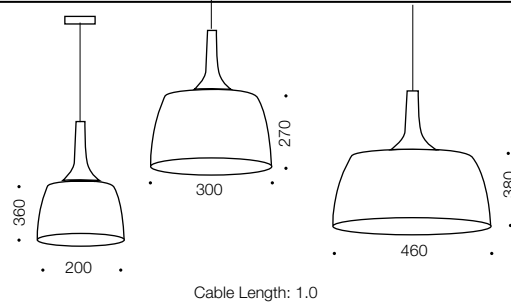

Polk

Pendant

Specifications

Type	Pendant
Light Source	E27 25w max
Globe	Not included
Warranty	1 year*

Measurements

Colours

Oak/white

Oak/black