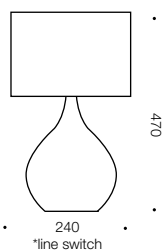

Pamela

Specifications

Type	Table Lamp
Light Source	25w E27 max
Globe	Not included
Warranty	1 year*

Colours

Beige/Linen

Measurements

Codes

Pamela TL-WH