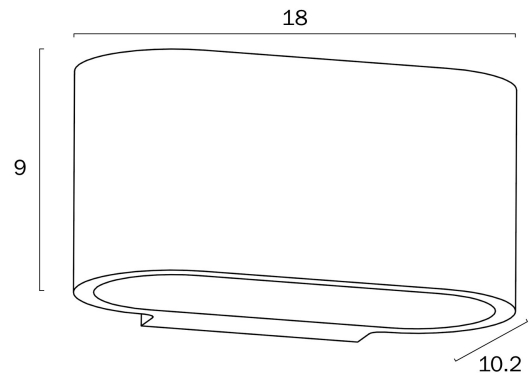

OVITA GYPSUM INDOOR WALL LIGHT

CANOPY: L:7 x W:9

Note: Dimensions are only a guide and may vary due to manufacturing variations.

LIGHT SOURCE

Voltage Input

240V

Total Wattage (max)

9

Surface

COLOUR AND MATERIAL

Fixture Material

Gypsum

PRODUCT DIMENSIONS

Fixture Weight (Kg)

0.8

Fixture Length (cm)