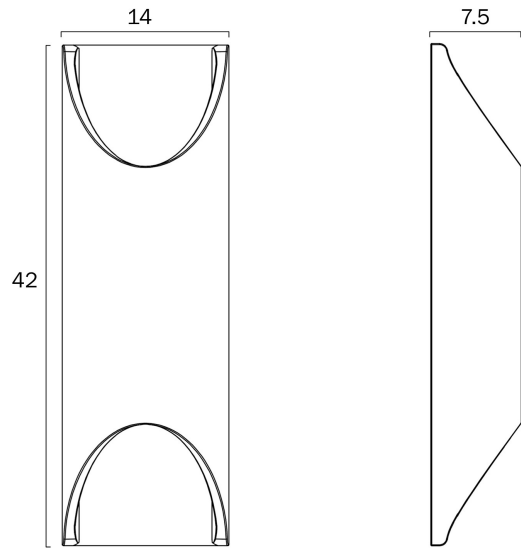

MAZAL GYPSUM INDOOR WALL LIGHT

Note: Dimensions are only a guide and may vary due to manufacturing variations.

LIGHT SOURCE

Voltage Input

240V

Total Wattage (max)

25

Globe Type

Height Adjustable?

No

COLOUR AND MATERIAL

Fixture Material

Gypsum

PRODUCT DIMENSIONS

Fixture Weight (Kg)

1.6

Fixture Width (cm)

14

Fixture Height (cm)

42

WARRANTY

Replacement Warranty

*3 Years

CARE