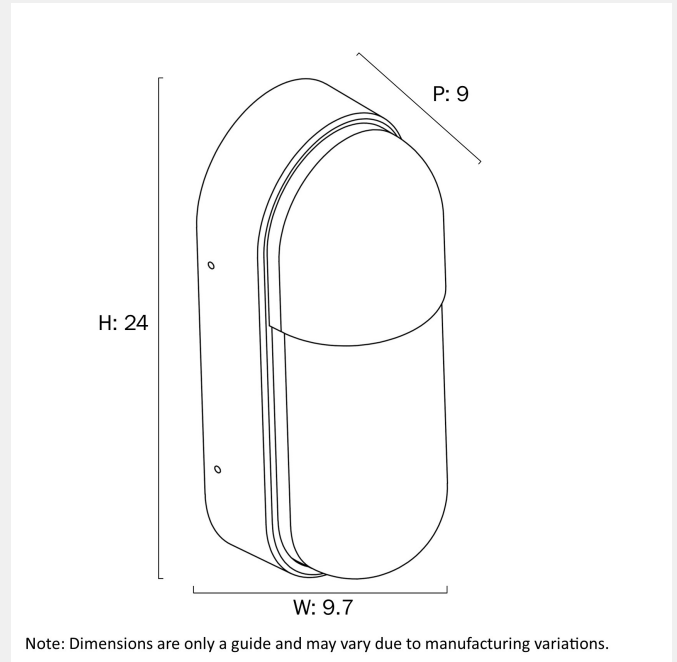

HULL EXTERIOR WALL LIGHT

LIGHT SOURCE

Voltage Input

240

Total Wattage (max)

25

Globe Type

E27

0.46

Fixture Height (cm)

24

Fixture Width (cm)

9.7

WARRANTY

Replacement Warranty

*3 Years