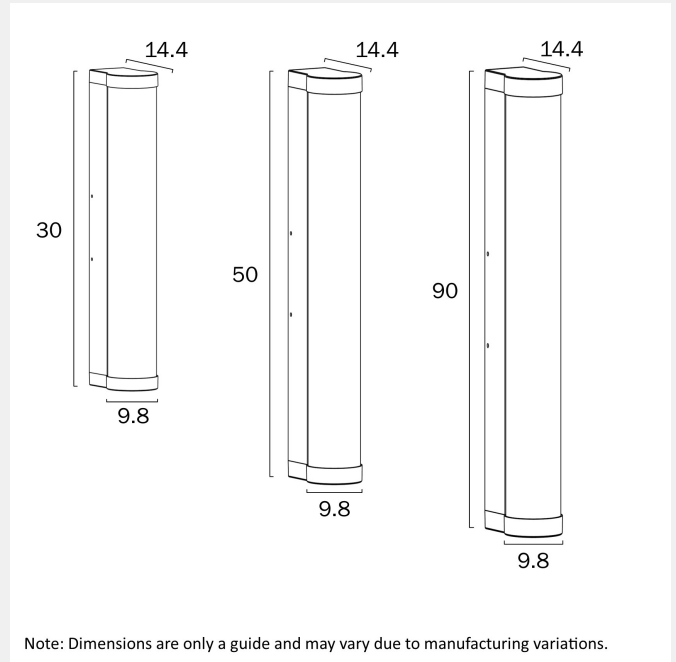

GEVET 90CM EXTERIOR WALL LIGHT

LIGHT SOURCE

Voltage Input

240V

Total Wattage (max)

36

Globe Type

Integrated LED