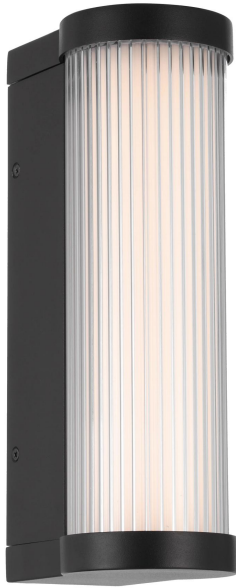

GEVET 30CM EXTERIOR WALL LIGHT

Note: Dimensions are only a guide and may vary due to manufacturing variations.

LIGHT SOURCE

Voltage Input

240V

Total Wattage (max)

12

Globe Type

Integrated LED

Globe / Light Source qty

1

Globe / Light Source included

Yes

Color Kelvin

3000k

Color Temperature

Warm White

Dimmable

No

Lumens

760

CRI (Color Rendering Index)

>86

Surge Protection (Yes/No)