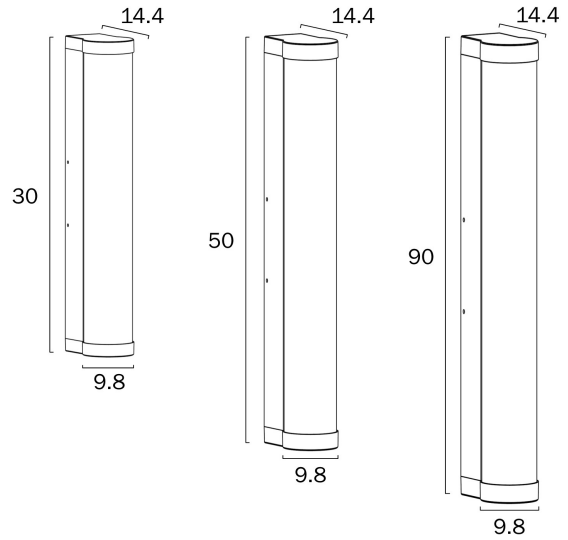

GEVET 30CM EXTERIOR WALL LIGHT

Note: Dimensions are only a guide and may vary due to manufacturing variations.

LIGHT SOURCE

Voltage Input

240V

Total Wattage (max)

12

Globe Type

Fixture Weight (Kg)

1.41

Telbix.

Fixture Height (cm)

30

Fixture Width (cm)

9.8

WARRANTY