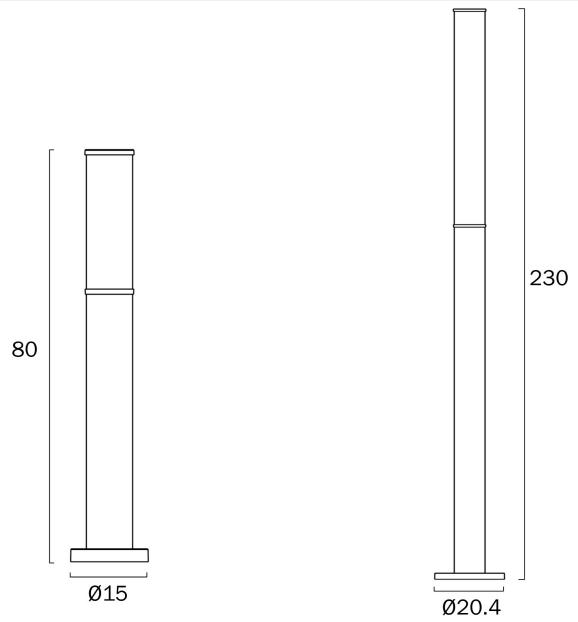

GEVET 80CM EXTERIOR LED BOLLARD LIGHT

Note: Dimensions are only a guide and may vary due to manufacturing variations.

LIGHT SOURCE

Voltage Input

240V

Total Wattage (max)

12

Globe Type

Integrated LED

Globe / Light Source qty

1

Globe / Light Source included

Yes

Color Kelvin

3000k

Color Temperature

Fixture Weight (Kg)

1.83

Telbix.

Fixture Height (cm)

80

Cable Length (cm)

30

WARRANTY