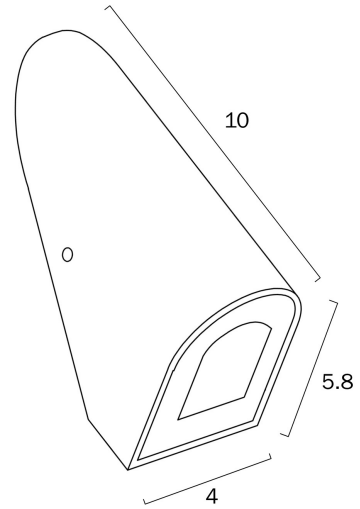

ELGIN 24V EXTERIOR STEP WALL LIGHT

Note: Dimensions are only a guide and may vary due to manufacturing variations.

LIGHT SOURCE

Voltage Input

24V

Total Wattage (max)

3

Globe Type

COLOUR AND MATERIAL

Fixture Material

Aluminium, Glass, Polycarbonate

Diffuser Material

Glass

PRODUCT DIMENSIONS

Fixture Weight (Kg)

0.18

Fixture Height (cm)

10

Fixture Width (cm)

4

WARRANTY

Replacement Warranty

*3 Years

CARE