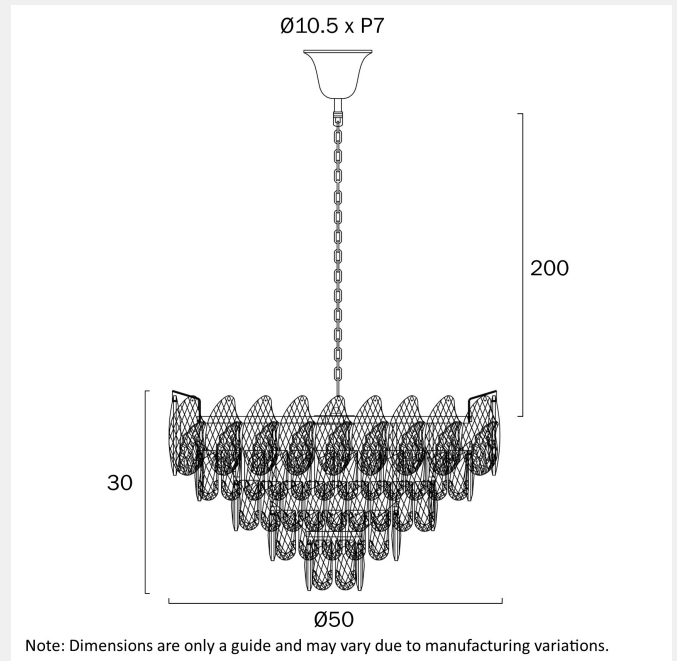

DOREZA 50CM PENDANT LIGHT

LIGHT SOURCE

Voltage Input

240V

Total Wattage (max)

175

Globe Type

E14

Glass Color

Clear

WARRANTY

Replacement Warranty

*3 Years

PRODUCT DIMENSIONS

Fixture Weight (Kg)

8.32