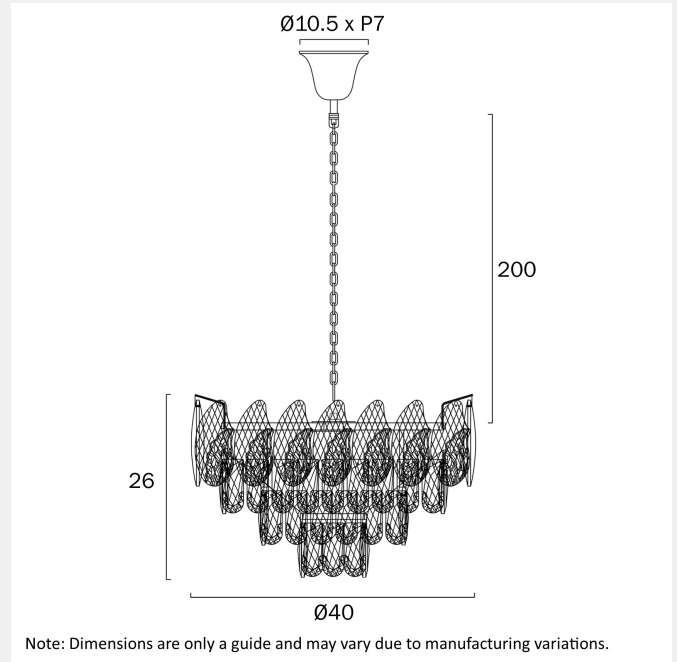

DOREZA 40CM PENDANT LIGHT

LIGHT SOURCE

Voltage Input

240V

Total Wattage (max)

100

Globe Type

E14

Globe / Light Source qty

4

Globe / Light Source included

No

Dimmable

Globe dependant

SPECIFICATIONS

Lead and Plug

Glass Color

Clear

WARRANTY

Replacement Warranty

*3 Years

PRODUCT DIMENSIONS

Fixture Weight (Kg)

6.11