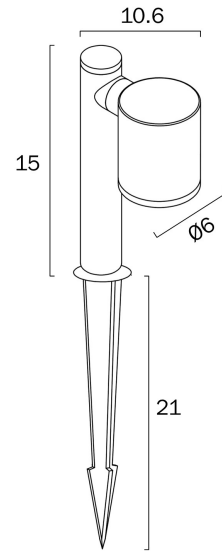

CLOVIS 24V MR16 EXTERIOR SPIKE LIGHT

Note: Dimensions are only a guide and may vary due to manufacturing variations.

LIGHT SOURCE

Voltage Input

24V

Total Wattage (max)

5

Globe Type

COLOUR AND MATERIAL

Fixture Material

Aluminium, Glass

Diffuser Material

Glass

PRODUCT DIMENSIONS

Fixture Weight (Kg)

0.45

Fixture Height (cm)

15

Cable Length (cm)

100

WARRANTY

Replacement Warranty

*3 Years

CARE