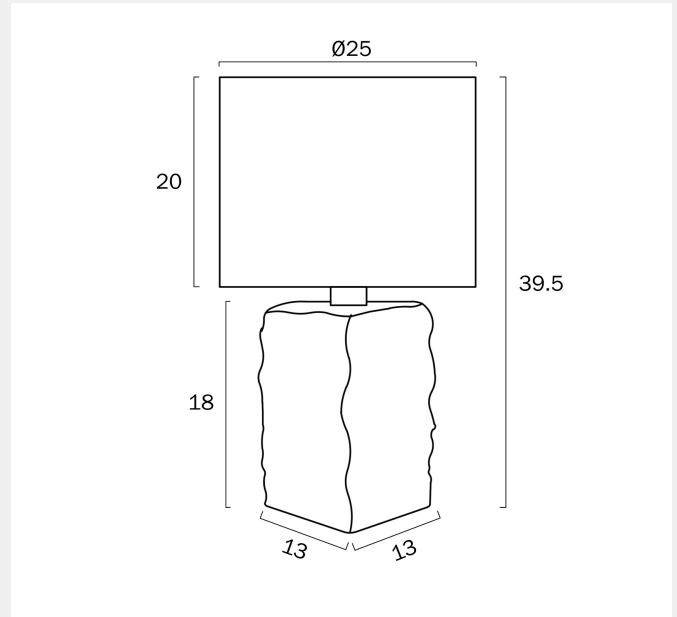

CELSUS TABLE LAMP SMALL

Note: Dimensions are only a guide and may vary due to manufacturing variations.

LIGHT SOURCE

Voltage Input

240V

Total Wattage (max)

25

Globe Type

COLOUR AND MATERIAL

Fixture Material

Cast Stone, Fabric

PRODUCT DIMENSIONS

Fixture Weight (Kg)

3.3

Fixture Height (cm)

39.5