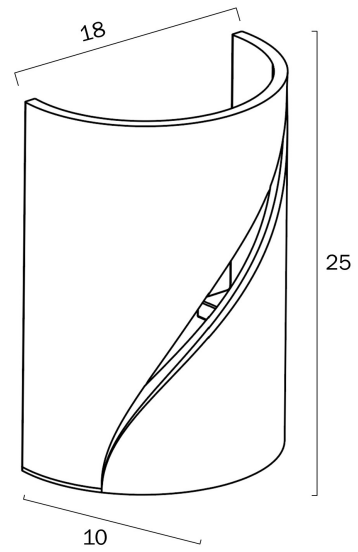

## CALRO GYPSUM INDOOR WALL LIGHT

Note: Dimensions are only a guide and may vary due to manufacturing variations.

### LIGHT SOURCE

**Voltage Input**

240V

**Total Wattage (max)**

25

**Globe Type**

E14

**Globe / Light Source qty**

### SPECIFICATIONS

**Lead and Plug**

No

**IP rating**

IP20

**Mounting**

Surface

### PRODUCT DIMENSIONS

**Fixture Width (cm)**

18

**Fixture Height (cm)**

25