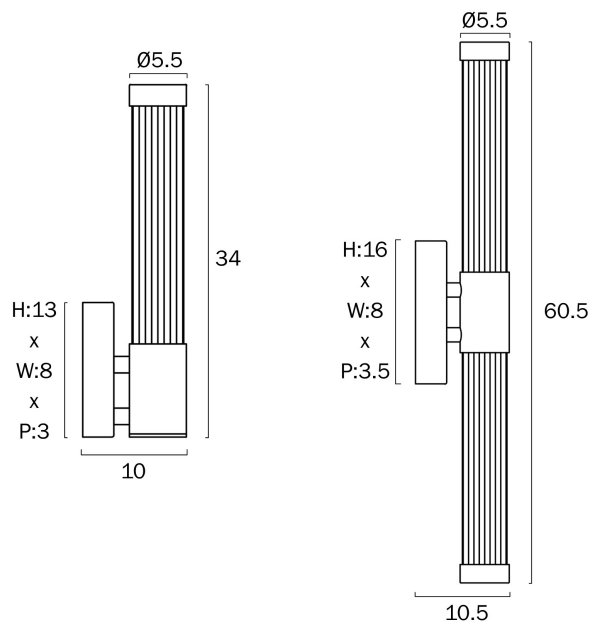

BREMEN TWIN LED VANITY WALL LIGHT

LIGHT SOURCE

Voltage Input

240V

Total Wattage (max)

12

Globe Type

Integrated LED

Globe / Light Source qty

2

Globe / Light Source included

Yes

Color Kelvin

3 CCT (3000k - 4000k - 5000k)

Color Temperature

Warm White, Natural White, Cool White

PRODUCT DIMENSIONS

Fixture Weight (Kg)

1.2

Fixture Length (cm)

Fixture Width (cm)

Fixture Height (cm)

60.5

Cable Length (cm)