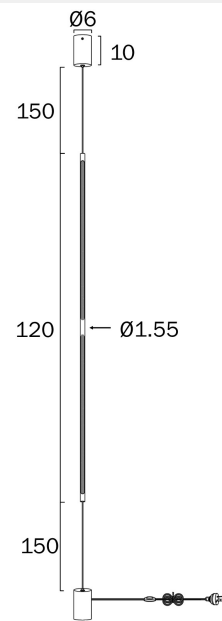

BRAVA LED FLOOR LAMP

Note: Dimensions are only a guide and may vary due to manufacturing variations.

LIGHT SOURCE

Voltage Input

240V

Total Wattage (max)

20

Globe Type

Electrical Protection

CLASS II – DOUBLE INSULATED, EARTH NOT REQUIRED

COLOUR AND MATERIAL

Fixture Material

Aluminium, Iron, Polycarbonate

PRODUCT DIMENSIONS

Fixture Weight (Kg)

1.74

Fixture Height (cm)

120

Telbix.

Cable Length (cm)

210

WARRANTY

Replacement Warranty

*3 Years