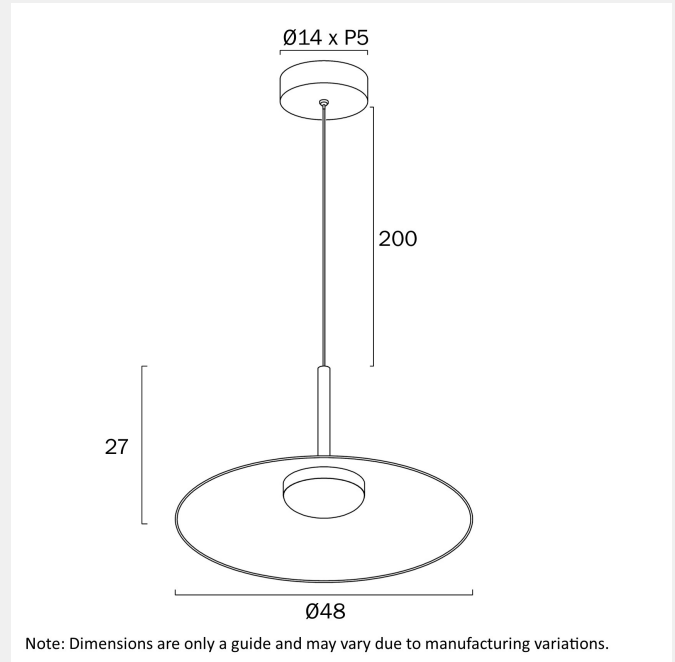

BENITO 48CM PENDANT LIGHT LARGE

LIGHT SOURCE

Voltage Input

240V

Total Wattage (max)

24

Globe Type

LED integrated SMD

Globe / Light Source qty

1

Globe / Light Source included

Yes

Color Kelvin

3 CCT (3000k - 4000k - 5000k)

Color Temperature

Warm White; Natural White; Cool White

SPECIFICATIONS

Lead and Plug

No

IP rating

IP20

Suspension Type

Cable

Height Adjustable?

Fixture Weight (Kg)

1.9

Fixture Height (cm)

27

Suspension Length (cm)

200

CARE

Care Instructions