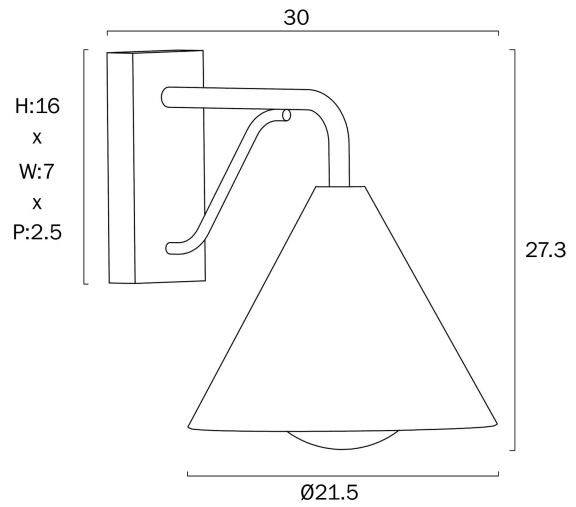

ASHFORD EXTERIOR WALL LIGHT

Note: Dimensions are only a guide and may vary due to manufacturing variations.

LIGHT SOURCE

Voltage Input

240V

Total Wattage (max)

25

Globe Type

Fixture Height (cm)

27.3

Fixture Width (cm)

21.5

WARRANTY

Replacement Warranty

*3 Years

CARE