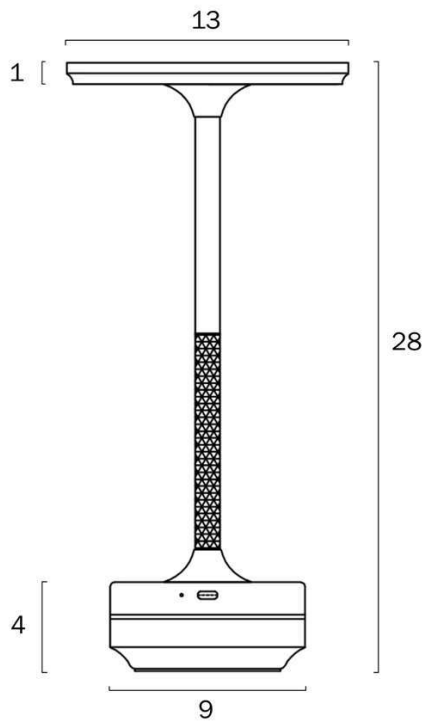

Color Temperature	Warm White; Natural White; Cool White
Color Kelvin	3 CCT (3000k - 4000k - 5000k)
Battery Capacity (mA)	2x2000 (6-24 hour capacity)
Dimmable	Touch
Electrical Protection	CLASS III
IP rating	IP43
USB Port	Yes
Approvals	RCM
Assembly Required	No
Box Contents	Instruction
Care Instructions	Do not use strong liquid cleaners, Wipe clean with a dry cloth
Replacement Warranty	*2 Years

Barcode

GTIN 9329501066300

Image -dimensions

Note: Dimensions are only a guide and may vary due to manufacturing variations.