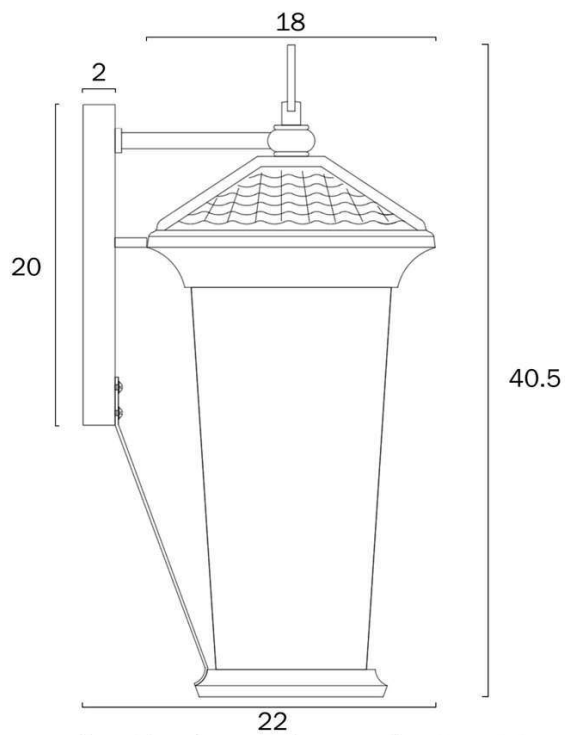

Last modification

2023-10-14

ZELDIN EX40-BK
9329501066188

The Zeldin Exterior Wall Lamp draws inspiration from traditional lanterns, infusing your outdoor space with classic elegance. Its distinguishing feature is the unique tile roof pressing on top, which adds a distinctive touch to its design. Crafted with care and attention to detail, this outdoor lamp is a blend of timeless aesthetics and modern functionality. Illuminate your surroundings with a touch of tradition and sophistication, courtesy of the Zeldin Wall Lamp. Available in black or brass and in 2 sizes.

Overview

Family name	Zeldin
Categories	Coach Lights
Mounting	Surface
Usage	Outdoor Lighting

Color / Material

Fixture Color	Black
Fixture Material	Solid Brass

Size

Fixture Width (cm)	18.0
Fixture Height (cm)	40.5
Fixture Projection (cm)	22.0

Specification

Voltage Input	240V
Total Wattage (max)	25
Globe Type	E27
Globe / Light Source qty	1
Globe / Light Source included	No
Electrical Protection	CLASS I - HIGH VOLTAGE, EARTH REQUIRED
IP rating	IP43
Lead and Plug	No
Approvals	RCM
Assembly Required	No
Installation Required	Yes (by Licensed Electrician only)

All representations within this document are subject to copyright. ELECTRICAL INSTALLATIONS MUST BE PERFORMED BY A QUALIFIED ELECTRICAL CONTRACTOR AND INSTALLED IN ACCORDANCE WITH AS/NZS 3000.
NOTE : All images , descriptions and dimensions are indicative. Please check latest version of item detail on Telbix website prior to ordering or installation.

Care Instructions

Do not use strong liquid cleaners, Wipe clean with a dry cloth

Replacement Warranty

*3 Years

Barcode

GTIN

9329501066188

Image -dimensions

Note: Dimensions are only a guide and may vary due to manufacturing variations.