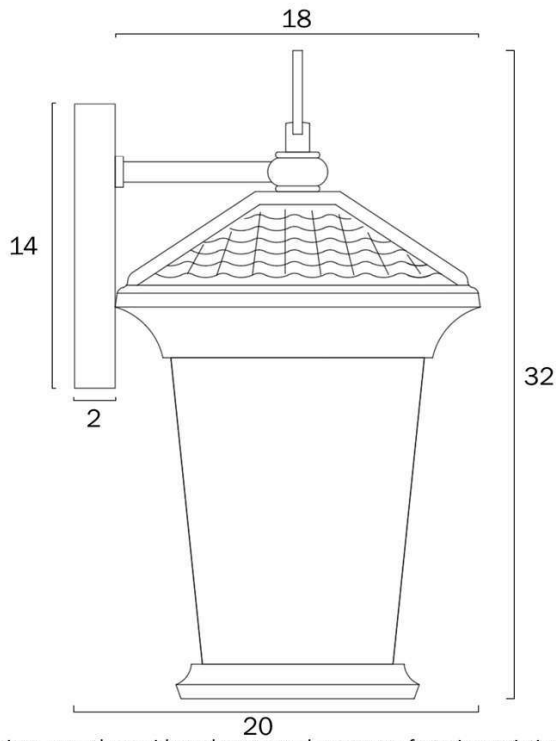

Overview

Family name	Zeldin
Categories	Coach Lights
Mounting	Surface
Usage	Outdoor Lighting

Color / Material

Fixture Color	Black
Fixture Material	Solid Brass
Shade Material	Glass

Size

Fixture Width (cm)	18.0
Fixture Height (cm)	32.0
Fixture Projection (cm)	20.0

Specification

Voltage Input	240V
Total Wattage (max)	25
Globe Type	E27
Globe / Light Source qty	1
Globe / Light Source included	No
Electrical Protection	CLASS I - HIGH VOLTAGE, EARTH REQUIRED
IP rating	IP43
Lead and Plug	No
Approvals	RCM
Assembly Required	No

Note: Dimensions are only a guide and may vary due to manufacturing variations.