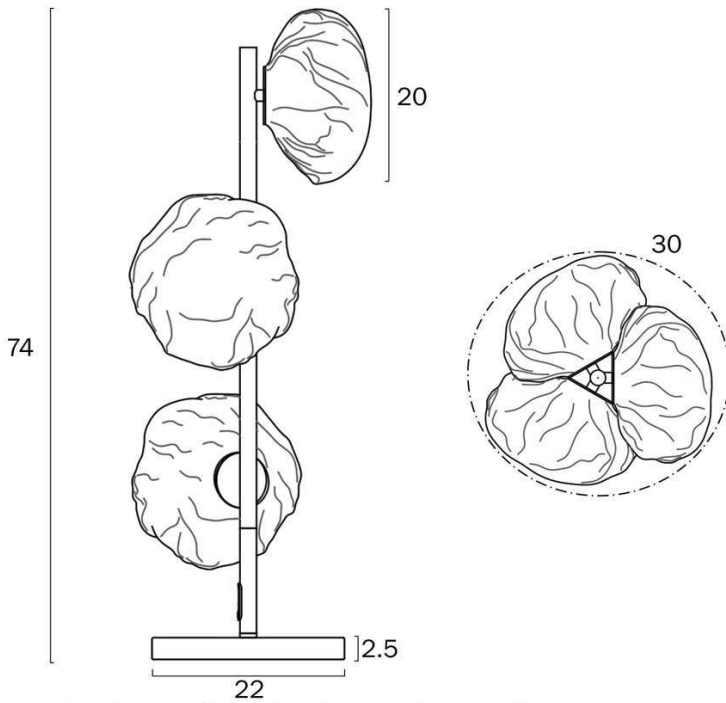

## Size

<b>Cable Length (cm)</b>	180 (30+Inline Switch+150)
--------------------------	----------------------------

## Specification

<b>Voltage Input</b>	240V
<b>Total Wattage (max)</b>	18
<b>Wattage</b>	6
<b>Globe Type</b>	G9
<b>Globe / Light Source qty</b>	3
<b>Globe / Light Source included</b>	No
<b>Dimmable</b>	Globe Dependant
<b>Electrical Protection</b>	CLASS II - DOUBLE INSULATED, EARTH NOT REQUIRED
<b>IP rating</b>	IP20
<b>Lead and Plug</b>	Yes

Image -dimensions

Note: Dimensions are only a guide and may vary due to manufacturing variations.